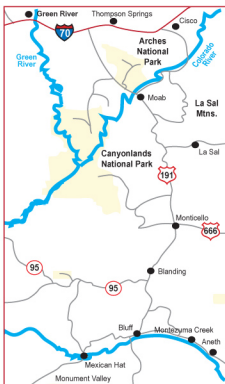

Red Rock See & Do Directory 2013/2014

FEATURES

- Complete White and Yellow Pages
- Full Color Magazine Quality Yellow Page Section
- Government Section
- Convenient, Easy-to-Use Print Directory
- Community Information & Map Section
- Menu Guide
- Numerical Cross Reference Section
- Our Books are Recyclable
- Online Book

COMMUNITY LISTINGS FOR DIRECTORY

Castle Valley	Aneth	La Sal	Monument Valley
Moab	Blanding	Mexican Hat	Spanish Valley
Cisco	Bluff	Montezuma Creek	Tselakai Dezza
Brendal	Halchita	Monticello	White Mesa
Thompson Springs	Halls Crossing	Navajo Mountain	Green River

For best quality, coverage and value, Rendezvous Pages gives you more!

*not all cities or towns are listed on the map

RedRock SEE & DO DIRECTORY

To Advertise in the upcoming
Red Rock See & Do Directory
Please Call