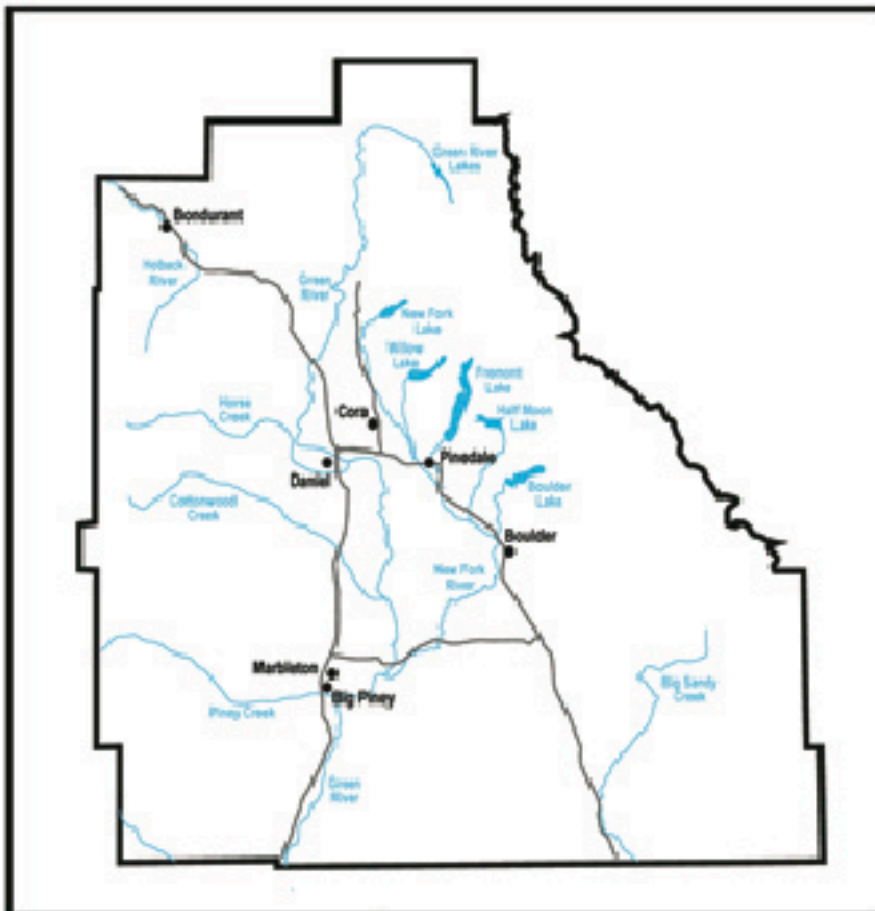

Sublette County Pages 2013

FEATURES

- Complete White and Yellow Pages
- Full Color Magazine Quality Yellow Page Section
- Government Section
- Convenient, Easy-to-Use Print Directory
- Community Information & Map Section
- Menu Guide
- Numerical Cross Reference Section
- Our Books are Recyclable
- Online Book

COMMUNITY LISTINGS FOR DIRECTORY

**Big Piney • Bondurant • Boulder • Cora
Daniel • LaBarge • Marbleton • Pinedale**

For best quality, coverage and value, Rendezvous Pages gives you more!

**To Advertise in the upcoming
Sublette County Pages
Please Call**